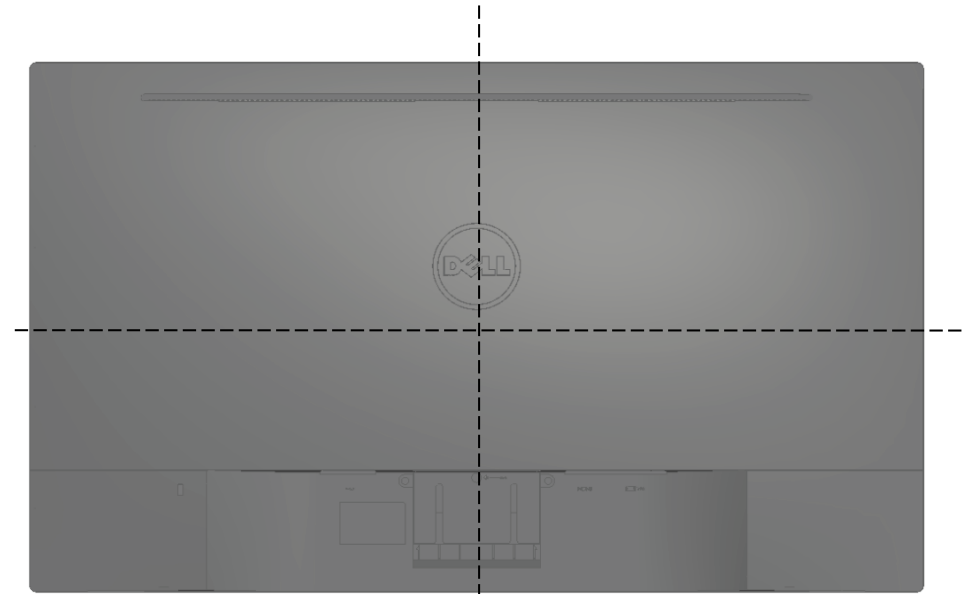

# SE2416H Outline Dimensions

Nominal Dimensions  
Unit: mm/(inch)

Back view of Monitor without stand